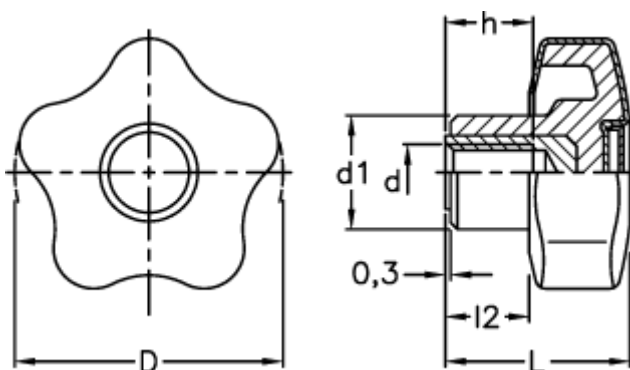

Data Sheet

Article number: 23021698946

Description: E+G Lobe knob

VCT.43 B-M8-SOFT, centre cap RAL3000 - red

Measures

d = M8

D = 43

d1 = 17

h = 13

L = 29.0